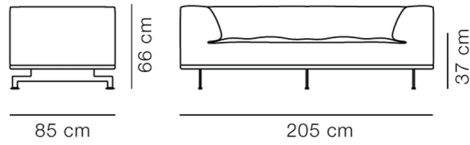

COUNTRY OF ORIGIN
DK

FABRIC- & LEATHER CONSUMPTION
Fabric: 5,8 m
Leather: 16,5 m²

ESSENTIAL ASSORTMENT

UPHOLSTERY

LEGS

Steelcut Trio, 213

Brushed aluminium

Leather Max 98, Black

Brushed aluminium

Leather Cera 905, Russet brown

Brushed aluminium

DIMENSIONS

Weight: 90 kg

PACKAGING INFORMATION

L: 210 cm, W: 95 cm, H: 64 cm,

Cbm: 1,3m³