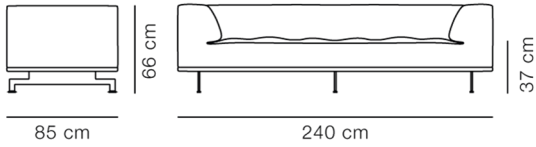

COUNTRY OF ORIGIN
DK

FABRIC- & LEATHER CONSUMPTION
Fabric: 6,5 m
Leather: 20 m²

ESSENTIAL ASSORTMENT

UPHOLSTERY

LEGS

Steelcut Trio, 213

Brushed aluminium

Leather Max 98, Black

Brushed aluminium

Leather Cera 905, Russet brown

Brushed aluminium

DIMENSIONS

Weight: 100 kg

PACKAGING INFORMATION

L: 245 cm, W: 95 cm, H: 64 cm,

Cbm: 1,5m³