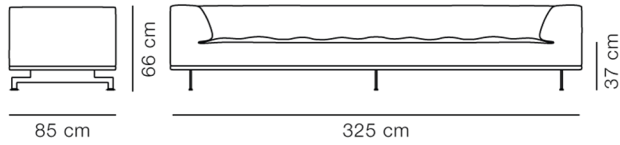

Steelcut Trio, 213

Brushed aluminium

Leather Max 98, Black

Brushed aluminium

Leather Cera 905, Russet brown

Brushed aluminium

DIMENSIONS

Weight: 120 kg

PACKAGING INFORMATION

L: 335 cm, W: 95 cm, H: 85 cm,

Cbm: 2,7m³

185 kg

CARE & MAINTENANCE

Our Care & Maintenance offers guidance for best maintenance of our furniture. It includes advice and instructions on cleaning and caring for specific materials to ensure a long life of your furniture. Find your product on our product site and navigate to the Product Care menu: