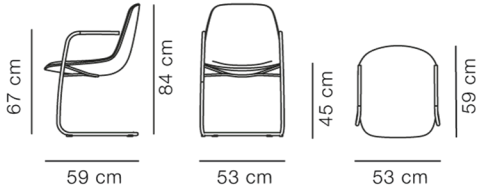

Re-Wool 198

Black, arm with leather 98, black

Re-Wool 128

Black, arm with leather 98, black

Gentle 873

Mat chrome, arm leather 95 cognac

DIMENSIONS

Weight: 10 kg

PACKAGING INFORMATION

L: 62 cm, W: 68 cm, H: 97 cm,

Cbm: 0,4m³

13 kg

CARE & MAINTENANCE

Our Care & Maintenance offers guidance for best maintenance of our furniture. It includes advice and instructions on cleaning and caring for specific materials to ensure a long life of your furniture. Find your product on our product site and navigate to the Product Care menu: