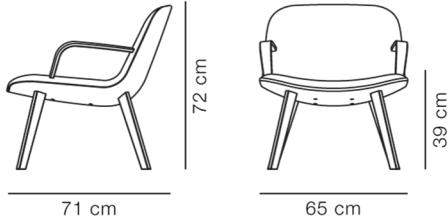

Re-Wool 198

Oak black lacquer

Re-Wool 128

Oak lacquer

Gentle 873

Oak lacquer

DIMENSIONS

Weight: 11 kg

PACKAGING INFORMATION

L: 77 cm, W: 76 cm, H: 80 cm,

Cbm: 0,5m³

14 kg

CARE & MAINTENANCE

Our Care & Maintenance offers guidance for best maintenance of our furniture. It includes advice and instructions on cleaning and caring for specific materials to ensure a long life of your furniture. Find your product on our product site and navigate to the Product Care menu: