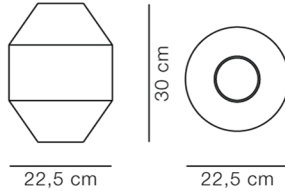

PT

ESSENTIAL ASSORTMENT

MATERIAL

Black-oxide brass

DIMENSIONS

Weight: 5 kg

PACKAGING INFORMATION

L: 31 cm, W: 31 cm, H: 39 cm,