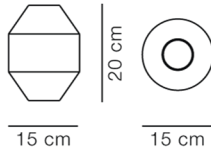

**MODEL**

8208 - H: 20 cm

**MATERIALS**

Mouthblown vase made from crystalline lead-free glass.

**COUNTRY OF ORIGIN**

PL

**ESSENTIAL ASSORTMENT**

MATERIAL

## DIMENSIONS

Weight: 0,9 kg

## PACKAGING INFORMATION

L: 31 cm, W: 31 cm, H: 29 cm,

Cbm: 0,01m<sup>3</sup>

1,2 kg