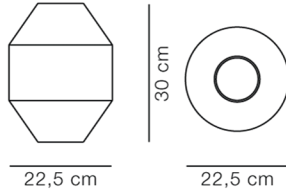

MODEL

8209 - H: 30 cm

MATERIALS

Mouthblown vase made from crystalline lead-free glass.

COUNTRY OF ORIGIN

PL

ESSENTIAL ASSORTMENT

MATERIAL

Glass

DIMENSIONS

Weight: 2,1 kg

PACKAGING INFORMATION

L: 31 cm, W: 31 cm, H: 39 cm,

Cbm: 0,03m³

2,6 kg

CARE & MAINTENANCE