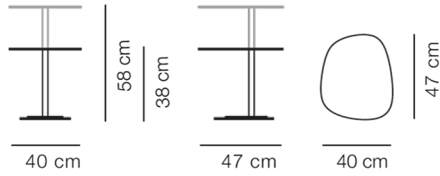

MODEL

5198 - Side table

MATERIALS

Side table in two heights. Tabletop in aluminum, base in steel. Finished with textured powder coating. Mounted with natural fibre glides, as an alternative to felt. Please specify table height.

COUNTRY OF ORIGIN

DK

ESSENTIAL ASSORTMENT

SURFACE

HEIGHT

Aluminium, textured black lacquer

58 cm

DIMENSIONS

Weight: 8 kg

PACKAGING INFORMATION

L: 47 cm, W: 46 cm, H: 76 cm,

Cbm: 0,2m³

15,5 kg

CARE & MAINTENANCE

Our Care & Maintenance offers guidance for best maintenance of our furniture. It includes advice and instructions on cleaning and caring for specific materials to ensure a long life of your furniture. Find your product on our product site and navigate to the Product Care menu: