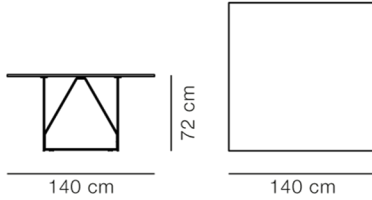

DIMENSIONS

Weight: 109 kg

PACKAGING INFORMATION

L: 150 / 80 cm, W: 150 / 75 cm, H: 60 / 8 cm,

Cbm: 2,1m³

152 kg

CARE & MAINTENANCE

Our Care & Maintenance offers guidance for best maintenance of our furniture. It includes advice and instructions on cleaning and caring for specific materials to ensure a long life of your furniture. Find your product on our product site and navigate to the Product Care menu: