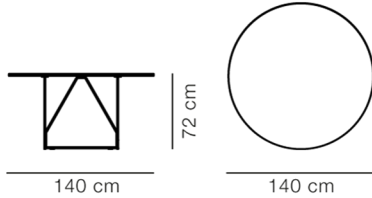

DIMENSIONS

Weight: 87 kg

PACKAGING INFORMATION

L: 150 / 80 cm, W: 150 / 75 cm, H: 60 / 8 cm,

Cbm: 2,1m³

130 kg

CARE & MAINTENANCE

Our Care & Maintenance offers guidance for best maintenance of our furniture. It includes advice and instructions on cleaning and caring for specific materials to ensure a long life of your furniture. Find your product on our product site and navigate to the Product Care menu: