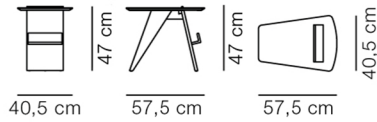

ESSENTIAL ASSORTMENT

WOOD

Oak lacquer FSC Mix 70%

Oak black lacquer, FSC Mix 70%

DIMENSIONS

Weight: 4,6 kg

PACKAGING INFORMATION

L: 61 cm, W: 44 cm, H: 52 cm,