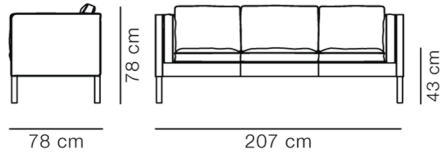

COUNTRY OF ORIGIN

DK

FABRIC- & LEATHER CONSUMPTION

Fabric: 11 m

Leather: 20,9 m²

DIMENSIONS

Weight: 68 kg

PACKAGING INFORMATION

L: 245 cm, W: 96 cm, H: 102 cm,

Cbm: 2,4m³

152 kg

CARE & MAINTENANCE

Our Care & Maintenance offers guidance for best maintenance of our furniture. It includes advice and instructions on cleaning and caring for specific materials to ensure a long life of your furniture. Find your product on our product site and navigate to the Product Care menu: