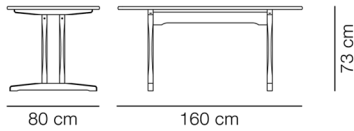

DIMENSIONS

Weight: 29 kg

PACKAGING INFORMATION

L: 165 cm, W: 83 cm, H: 10 cm,

Cbm: 0,14m³

34 kg

CARE & MAINTENANCE

Our Care & Maintenance offers guidance for best maintenance of our furniture. It includes advice and instructions on cleaning and caring for specific materials to ensure a long life of your furniture. Find your product on our product site and navigate to the Product Care menu:

[Link to Cleaning & Maintenance](#)

SUSTAINABILITY

Fredericia's furniture is intended to be passed on from generation to generation. The core values of good design are rooted in the sense of responsibility and use of natural materials, ethical methods of production and respect for the people using our furniture every day.

Transparency, sustainability, and circularity are essential, and with a growing number of certifications and ambitious initiatives, Fredericia takes pride in continuously improving its performance while facilitating sustainable customer choices. Download our Sustainability report, Fredericia for People & Planet, here:

[Fredericia for People & Planet](#)

WARRANTY

Fredericia Furniture A/S offers a 7-year guarantee against manufacturing defects in standard products (materials and construction). The warranty does not cover wear and damage to covers, surface treatment, inappropriate use and the like.

For further information regarding our guarantee, please visit [Fredericia.com](#).

DOWNLOADS

Download images, architect files at our partner portal on [www.fredericia.com](#)