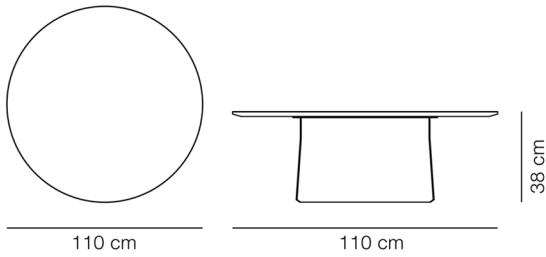

### ESSENTIAL ASSORTMENT

SURFACE	FRAME	SIZE
Black Marquina	Ash brown stained oil treated, FSC Mix 70%	Ø110 cm, height 38 cm
Tundra Grey	Ash oil treated, FSC Mix 70%	Ø110 cm, height 38 cm

## DIMENSIONS

Weight: 68 kg

## PACKAGING INFORMATION

L: 62/122 cm, W: 62/122,5 cm, H: 38/11 cm,

Cbm: 0,31m<sup>3</sup>

112 kg