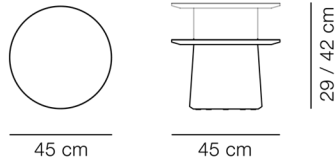

MODEL

6804 - Ø45 cm

MATERIALS

Table top in 20 mm stone. Base in solid wood done with a hollow construction.

Table top is attached to base with metal thread. Delivered with felt glides. Delivered disassembled. Available in different heights.

COUNTRY OF ORIGIN

DK

TEST & CERTIFICATES

FSC® certified

EN 15372:2016 (L2)

ESSENTIAL ASSORTMENT

SURFACE	FRAME	SIZE
Black Marquina	Ash brown stained oil treated, FSC Mix 70%	Ø45 cm, height 29 cm
Black Marquina	Ash brown stained oil treated, FSC Mix 70%	Ø45 cm, height 42 cm
Tundra Grey	Ash oil treated, FSC Mix 70%	Ø45 cm, height 29 cm
Tundra Grey	Ash oil treated, FSC Mix 70%	Ø45 cm, height 42 cm

DIMENSIONS

Weight: 17 kg

PACKAGING INFORMATION

L: 32/57 cm, W: 32/57,5 cm, H: 42/10,5 cm,

Cbm: 0,08m³

22 kg

CARE & MAINTENANCE

Our Care & Maintenance offers guidance for best maintenance of our furniture. It includes advice and instructions on cleaning and caring for specific materials to ensure a long life of your furniture. Find your product on our product site and navigate to the Product Care menu: