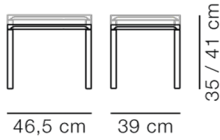

MODEL

6705 - 46.5x39 cm

MATERIALS

Legs and table top in solid hardwood. Legs mounted to table top with metal thread. Knock-down, delivered unassembled. Assembled without the use of screws and tools. Available in two heights, please specify 35 cm or 41 cm.

COUNTRY OF ORIGIN

DK

TEST & CERTIFICATES

FSC® certified

EN 15372:2016 (L1)

ESSENTIAL ASSORTMENT

WOOD	HEIGHT
Oak light oil, FSC Mix 70%	41 cm
Smoked oak, oiled, FSC Mix 70%	41 cm
Oak black lacquer, FSC Mix 70%	41 cm

DIMENSIONS

Weight: 2,8 kg

PACKAGING INFORMATION

L: 56 cm, W: 46 cm, H: 10 cm,

Cbm: 0,03m³

4,7 kg

CARE & MAINTENANCE

Our Care & Maintenance offers guidance for best maintenance of our furniture. It includes advice and instructions on cleaning and caring for specific materials to ensure a long life of your furniture. Find your product on our product site and navigate to the Product Care menu: