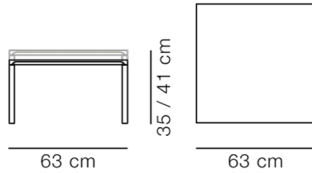

MODEL

6725 - 63x63 cm

MATERIALS

Legs and table top in solid hardwood. Legs mounted to table top with metal thread. Knock-down, delivered unassembled. Assembled without the use of screws and tools. Available in two heights, please specify 35 cm or 41 cm.

COUNTRY OF ORIGIN

DK

TEST & CERTIFICATES

FSC® certified

EN 15372:2016 (L1)

ESSENTIAL ASSORTMENT

WOOD	HEIGHT
Oak light oil, FSC Mix 70%	35 cm
Smoked oak, oiled, FSC Mix 70%	35 cm
Oak black lacquer, FSC Mix 70%	35 cm

DIMENSIONS

Weight: 7,5 kg

PACKAGING INFORMATION

L: 70 cm, W: 69 cm, H: 10 cm,

Cbm: 0,05m³

8,5 kg

CARE & MAINTENANCE

Our Care & Maintenance offers guidance for best maintenance of our furniture. It includes advice and instructions on cleaning and caring for specific materials to ensure a long life of your furniture. Find your product on our product site and navigate to the Product Care menu: