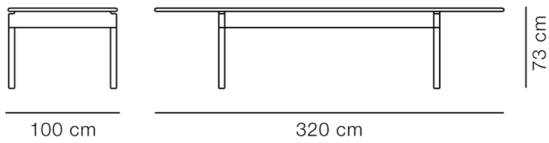

MODEL

6442 - 320x100 cm

MATERIALS

Legs and table top in solid wood. Knock-down, delivered unassembled.

COUNTRY OF ORIGIN

HR

TEST & CERTIFICATES

FSC® certified

EN 15372:2016 (L2)

DIMENSIONS

Weight: 85,5 kg

PACKAGING INFORMATION

L: 108/329 cm, W: 79/108 cm, H: 15/11 cm,

Cbm: 0,52m³

106 kg

CARE & MAINTENANCE