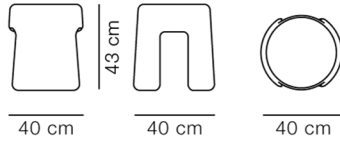

COUNTRY OF ORIGIN

PL

FABRIC- & LEATHER CONSUMPTION

Fabric: 1,1 m

ESSENTIAL ASSORTMENT

UPHOLSTERY

Bamum 24, Lana

Sheepskin Moonlight

Hallingdal 65, 110

DIMENSIONS

Weight: 6 kg

PACKAGING INFORMATION

L: 45 cm, W: 45 cm, H: 47 cm,

Cbm: 0,1m³

8 kg

CARE & MAINTENANCE