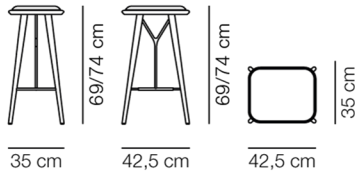

COUNTRY OF ORIGIN

DK

FABRIC- & LEATHER CONSUMPTION

Fabric: 0,57 m

Leather: 0,44 m²

TEST & CERTIFICATES

FSC® certified

EN 1022:2005, EN 16139:2013 (L1)

DIMENSIONS

Weight: 5,74 kg

PACKAGING INFORMATION

L: 39 cm, W: 46 cm, H: 72/78 cm,

Cbm: 0,14m³ (1 Pcs.)

6,5 kg

CARE & MAINTENANCE

Our Care & Maintenance offers guidance for best maintenance of our furniture. It includes advice and instructions on cleaning and caring for specific materials to ensure a long life of your furniture. Find your product on our product site and navigate to the Product Care menu: