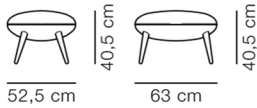

DIMENSIONS

Weight: 9,5 kg

PACKAGING INFORMATION

L: 55 cm, W: 65 cm, H: 48 cm,

Cbm: 0,15m³

13 kg

CARE & MAINTENANCE

Our Care & Maintenance offers guidance for best maintenance of our furniture. It includes advice and instructions on cleaning and caring for specific materials to ensure a long life of your furniture. Find your product on our product site and navigate to the Product Care menu: