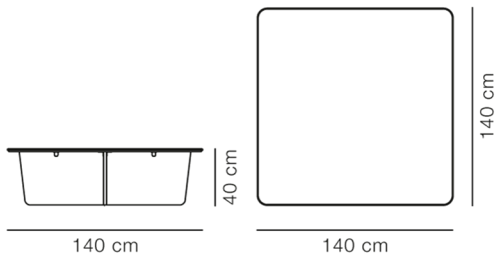

COUNTRY OF ORIGIN

PT

ESSENTIAL ASSORTMENT

SURFACE

Dark Atlantico Limestone

DIMENSIONS

Weight: 152 kg

PACKAGING INFORMATION

L: 148,5 cm, W: 26 cm, H: 148,5 cm,

Cbm: 2m³

260 kg

CARE & MAINTENANCE

Our Care & Maintenance offers guidance for best maintenance of our furniture. It includes advice and instructions on cleaning and caring for specific materials to ensure a long life of your furniture. Find your product on our product site and navigate to the Product Care menu: