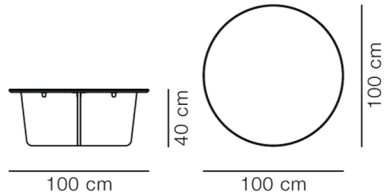

COUNTRY OF ORIGIN

PT

ESSENTIAL ASSORTMENT

SURFACE

Dark Atlantico Limestone

DIMENSIONS

Weight: 78 kg

PACKAGING INFORMATION

L: 108 cm, W: 26 cm, H: 108 cm,

Cbm: 1,25m³

123 kg

CARE & MAINTENANCE

Our Care & Maintenance offers guidance for best maintenance of our furniture. It includes advice and instructions on cleaning and caring for specific materials to ensure a long life of your furniture. Find your product on our product site and navigate to the Product Care menu: