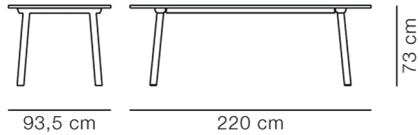

MODEL

6106 - 220x93.5 cm

MATERIALS

Rectangular table with legs and table top in solid wood. Knock-down, delivered unassembled.

COUNTRY OF ORIGIN

DK

TEST & CERTIFICATES

FSC® certified

EN 15372:2008 (L3)

DIMENSIONS

Weight: 54 kg

PACKAGING INFORMATION

L: 228 cm, W: 102 cm, H: 11 cm,

Cbm: 0,33m³

57 kg

CARE & MAINTENANCE