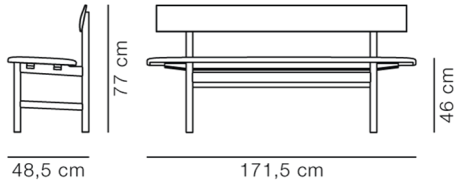

Leather Omni 301, Black

Smoked oak, oiled

DIMENSIONS

Weight: 21 kg

PACKAGING INFORMATION

L: 175 cm, W: 59 cm, H: 79 cm,

Cbm: 0,82m³

23 kg