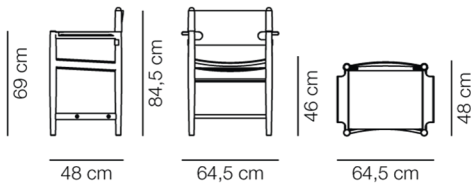

Oak light oil

Leather, black

Smoked oak, oiled

DIMENSIONS

Weight: 8,9 kg

PACKAGING INFORMATION

L: 53 cm, W: 69 cm, H: 83 cm,

Cbm: 0,3m³