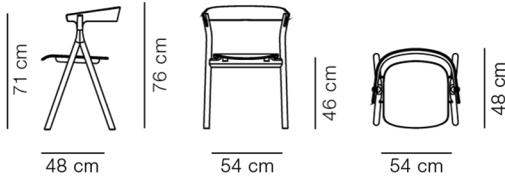

TEST & CERTIFICATES

EN 1022:2005, EN 16139:2013 (L1)

ESSENTIAL ASSORTMENT

WOOD

Oak black lacquered

Oak lacquer

DIMENSIONS

Weight: 5,5 kg

PACKAGING INFORMATION

L: 54 cm, W: 59 cm, H: 82 cm,

Cbm: 0,26m³

8 kg

CARE & MAINTENANCE

Our Care & Maintenance offers guidance for best maintenance of our furniture. It includes advice and instructions on cleaning and caring for specific materials to ensure a long life of your furniture. Find your product on our product site and navigate to the Product Care menu: