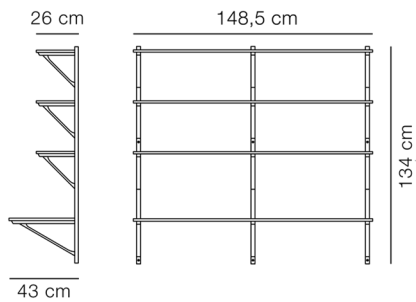

COUNTRY OF ORIGIN

DK

ESSENTIAL ASSORTMENT

SURFACE

Oak lacquer

Walnut lacquer

DIMENSIONS

Weight: 24 kg

PACKAGING INFORMATION

L: 156 cm, W: 45 cm, H: 14 cm,

Cbm: 0,1m³

26 kg

CARE & MAINTENANCE

Our Care & Maintenance offers guidance for best maintenance of our furniture. It includes advice and instructions on cleaning and caring for specific materials to ensure a long life of your furniture. Find your product on our product site and navigate to the Product Care menu: