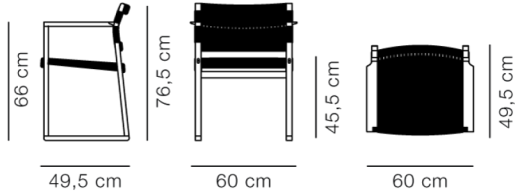

WOOD

SEAT AND BACK

Oak lacquer

Cane wicker, natural

DIMENSIONS

Weight: 5.1 kg

PACKAGING INFORMATION

L: 55 cm, W: 67 cm, H: 82,5 cm,