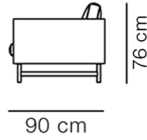

COUNTRY OF ORIGIN

LT

FABRIC- & LEATHER CONSUMPTION

Fabric: 21,9 m

TEST & CERTIFICATES

FSC® certified

EN 1022:2005, EN 16139:2013 (L2)

DIMENSIONS

Weight: 182 kg

Cbm: 3,54m³
227 kg

CARE & MAINTENANCE

Our Care & Maintenance offers guidance for best maintenance of our furniture. It includes advice and instructions on cleaning and caring for specific materials to ensure a long life of your furniture. Find your product on our product site and navigate to the Product Care menu: