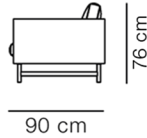

COUNTRY OF ORIGIN

LT

FABRIC- & LEATHER CONSUMPTION

Fabric: 16,54 m

TEST & CERTIFICATES

FSC® certified

EN 1022:2005, EN 16139:2013 (L2)

DIMENSIONS

Weight: 144 kg

Cbm: 2,66m³
173 kg

CARE & MAINTENANCE

Our Care & Maintenance offers guidance for best maintenance of our furniture. It includes advice and instructions on cleaning and caring for specific materials to ensure a long life of your furniture. Find your product on our product site and navigate to the Product Care menu: