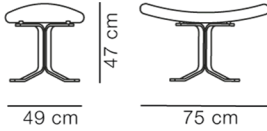

COUNTRY OF ORIGIN

DK

FABRIC- & LEATHER CONSUMPTION

Fabric: 0,85 m

Leather: 2,5 m²

ESSENTIAL ASSORTMENT

UPHOLSTERY

FRAME

Leather Max 95, Cognac

Brushed steel

Leather Omni 301, Black

Brushed steel

DIMENSIONS

Weight: 10 kg

PACKAGING INFORMATION

L: 75 cm, W: 46 cm, H: 47 cm,