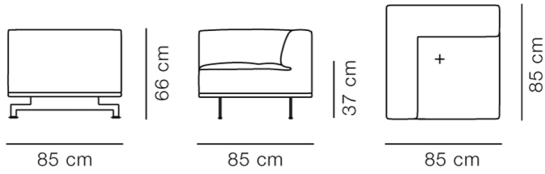

COUNTRY OF ORIGIN

DK

FABRIC- & LEATHER CONSUMPTION

Fabric: 3,5 m

Leather: 7,5 m²

DIMENSIONS

Weight: 45 kg

PACKAGING INFORMATION

L: 101 cm, W: 95 cm, H: 64 cm,

Cbm: 0,6m³

50 kg

CARE & MAINTENANCE

Our Care & Maintenance offers guidance for best maintenance of our furniture. It includes advice and instructions on cleaning and caring for specific materials to ensure a long life of your furniture. Find your product on our product site and navigate to the Product Care menu: