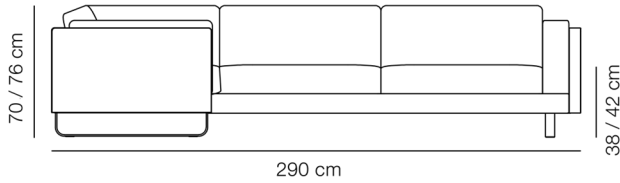

- Configuration B, 290 x 290cm

MATERIALS

Available in fabric only. The external cover is non-removable. Sledge legs in steel in two different heights, or legs in solid wood or aluminum. Available in two heights, please specify height.

COUNTRY OF ORIGIN

LT

FABRIC- & LEATHER CONSUMPTION

Fabric: 20,3 m

DIMENSIONS

Weight: 144 kg

PACKAGING INFORMATION

L: 96/96/96 cm, W: 65/65/65 cm, H: 177/98/177 cm,