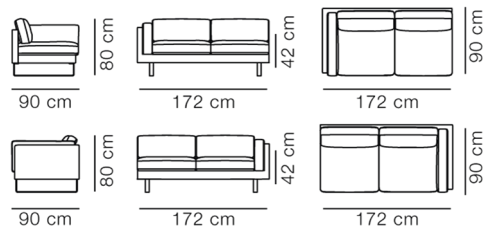

Product Sheet

EJ280 Elements

By , 2010

Model	8047 - End module, 2 seater 76, Arm L or R
Product group	Sofas
Measurements	L: 152 cm, D: 90 cm H: 80 cm, Sh: 42 cm
Weight	50 kg
Materials	End module for EJ280 Elements, including cushions and arm in one side. Available in fabric or leather. The external cover is non-removable. Sledge legs in steel, or separate legs solid wood or aluminum. Please specify arm position: left or right hand side, facing the sofa.
Guarantee	Fredericia Furniture A/S offers a five-year guarantee against manufacturing defects in standard products (materials and construction). Wear and damage to covers, surface treatment, inappropriate use and the like are not covered by the warranty.
Download	Download images, architect files at our partner portal on www.fredericia.com

Drawing

Colours

Wood / metal frame

Upholstery according to current price list.

Fredericia