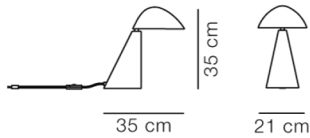

COUNTRY OF ORIGIN

DK

ESSENTIAL ASSORTMENT

LAMPSHADE

BASE

White steel

Dark Atlantico Limestone

DIMENSIONS

Weight: 6.4 kg

PACKAGING INFORMATION

L: 45 cm, W: 36 cm, H: 33 cm,

Cbm: 0.05m³ (1 Pcs.)

9 kg

CARE & MAINTENANCE

Our Care & Maintenance offers guidance for best maintenance of our furniture. It includes advice and instructions on cleaning and caring for specific materials to ensure a long life of your furniture. Find your product on our product site and navigate to the Product Care menu: