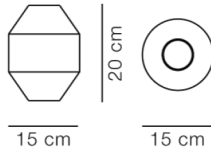

MODEL

8210 - Height 20 cm

MATERIALS

Casted solid brass with black oxidised surface treatment. Waterproof. The brass surface acquires patina with use and outer surface should be kept dry to avoid blotches.

COUNTRY OF ORIGIN

PT

ESSENTIAL ASSORTMENT

MATERIAL

Black-oxide brass

DIMENSIONS

Weight: 2.8 kg

PACKAGING INFORMATION

L: 31 cm, W: 31 cm, H: 29 cm,

Cbm: 0.01m³ (1 Pcs.)

3 kg

CARE & MAINTENANCE

Our Care & Maintenance offers guidance for best maintenance of our furniture. It includes advice and instructions on cleaning and caring for specific materials to ensure a long life of your furniture. Find your product on our product site and navigate to the Product Care menu: