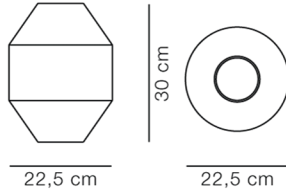

MODEL

8209 - H: 30 cm

MATERIALS

Mouthblown vase made from crystalline lead-free glass.

COUNTRY OF ORIGIN

PL

ESSENTIAL ASSORTMENT

MATERIAL

Glass

DIMENSIONS

Weight: 2,1 kg

PACKAGING INFORMATION

L: 31 cm, W: 31 cm, H: 39 cm,

Cbm: 0,03m³

2,6 kg

CARE & MAINTENANCE