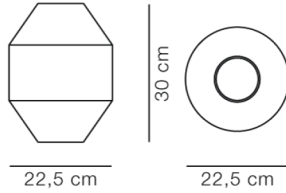

MODEL

8209 - Height 30 cm

MATERIALS

Mouthblown vase made from crystalline lead-free glass.

COUNTRY OF ORIGIN

PL

ESSENTIAL ASSORTMENT

MATERIAL

Glass

DIMENSIONS

Weight: 2.1 kg

PACKAGING INFORMATION

L: 31 cm, W: 31 cm, H: 39 cm,

Cbm: 0.03m³ (1 Pcs.)

2.6 kg

CARE & MAINTENANCE