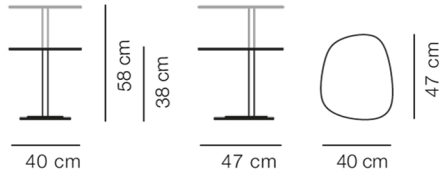

MODEL

5198 - Side table

MATERIALS

Side table in two heights. Tabletop in aluminum, base in steel. Finished with textured powder coating. Mounted with natural fibre glides, as an alternative to felt. Please specify table height.

COUNTRY OF ORIGIN

DK

ESSENTIAL ASSORTMENT

SURFACE

HEIGHT

Aluminium, textured black lacquer

58 cm

DIMENSIONS

Weight: 8 kg

PACKAGING INFORMATION

L: 47 cm, W: 46 cm, H: 76 cm,

Cbm: 0,2m³

15,5 kg

CARE & MAINTENANCE

Our Care & Maintenance offers guidance for best maintenance of our furniture. It includes advice and instructions on cleaning and caring for specific materials to ensure a long life of your furniture. Find your product on our product site and navigate to the Product Care menu: