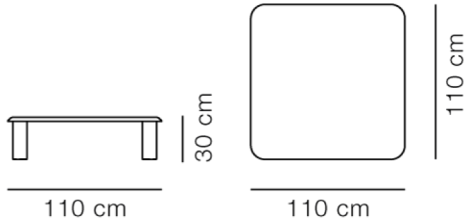

MODEL

6772 - 110x110 cm

MATERIALS

Coffee table with legs and table top of solid hardwood. Legs mounted to table top with metal thread. Knock-down, delivered assembled.

COUNTRY OF ORIGIN

DK

TEST & CERTIFICATES

FSC® certified

EN 15372:2016 (L3)

ESSENTIAL ASSORTMENT

WOOD

Smoked oak, oiled, FSC Mix 70%

Oak light oil, FSC Mix 70%

DIMENSIONS

Weight: 28 kg

PACKAGING INFORMATION

L: 125/35 cm, W: 125/25 cm, H: 8/25 cm,

Cbm: 0.15m³ (0.5 Pcs.)

35.5 kg

CARE & MAINTENANCE

Our Care & Maintenance offers guidance for best maintenance of our furniture. It includes advice and instructions on cleaning and caring for specific materials to ensure a long life of your furniture. Find your product on our product site and navigate to the Product Care menu: