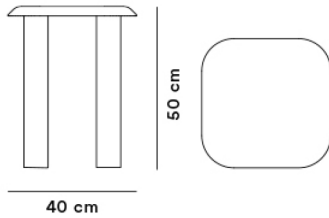

EN 15372:2016 (L3)

ESSENTIAL ASSORTMENT

WOOD

Oak light oil

Smoked oak, oiled, FSC Mix 70%

DIMENSIONS

Weight: 9 kg

PACKAGING INFORMATION

L: 55/55 cm, W: 55/21 cm, H: 8/21 cm,

Cbm: 0.05m³ (0.5 Pcs.)

11 kg

CARE & MAINTENANCE

Our Care & Maintenance offers guidance for best maintenance of our furniture. It includes advice and instructions on cleaning and caring for specific materials to ensure a long life of your furniture. Find your product on our product site and navigate to the Product Care menu: