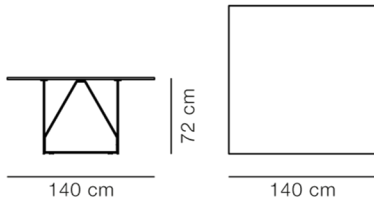

DIMENSIONS

Weight: 109 kg

PACKAGING INFORMATION

L: 150 / 80 cm, W: 150 / 75 cm, H: 60 / 8 cm,

Cbm: 2,1m³

152 kg

CARE & MAINTENANCE

Our Care & Maintenance offers guidance for best maintenance of our furniture. It includes advice and instructions on cleaning and caring for specific materials to ensure a long life of your furniture. Find your product on our product site and navigate to the Product Care menu: