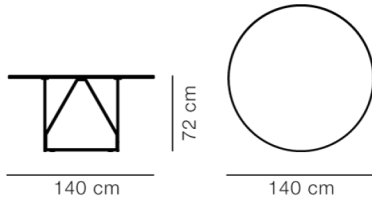

DIMENSIONS

Weight: 87 kg

PACKAGING INFORMATION

L: 150 / 80 cm, W: 150 / 75 cm, H: 60 / 8 cm,

Cbm: 2.1m³ (0.5 Pcs.)

130 kg

CARE & MAINTENANCE

Our Care & Maintenance offers guidance for best maintenance of our furniture. It includes advice and instructions on cleaning and caring for specific materials to ensure a long life of your furniture. Find your product on our product site and navigate to the Product Care menu: