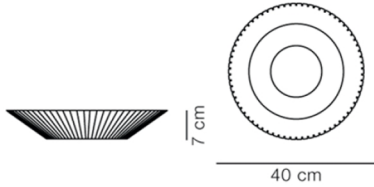

COUNTRY OF ORIGIN

PT

ESSENTIAL ASSORTMENT

MATERIAL

Travertine

DIMENSIONS

Weight: 8,6 kg

PACKAGING INFORMATION

L: 48,5 cm, W: 48,5 cm, H: 15,3 cm,

Cbm: 0,02m³

9,8 kg

CARE & MAINTENANCE

Our Care & Maintenance offers guidance for best maintenance of our furniture. It includes advice and instructions on cleaning and caring for specific materials to ensure a long life of your furniture. Find your product on our product site and navigate to the Product Care menu: