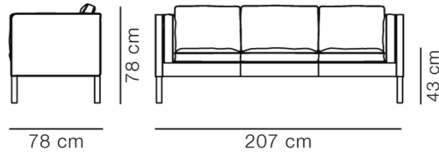

COUNTRY OF ORIGIN

DK

FABRIC- & LEATHER CONSUMPTION

Fabric: 11 m

Leather: 20,9 m²

DIMENSIONS

Weight: 68 kg

PACKAGING INFORMATION

L: 245 cm, W: 96 cm, H: 102 cm,

Cbm: 2,4m³

152 kg

CARE & MAINTENANCE

Our Care & Maintenance offers guidance for best maintenance of our furniture. It includes advice and instructions on cleaning and caring for specific materials to ensure a long life of your furniture. Find your product on our product site and navigate to the Product Care menu: