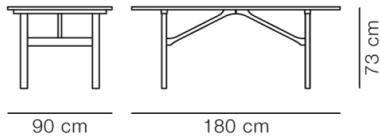

MODEL

6284 - 180x90 cm

MATERIALS

Rectangular table with frame and table top in solid wood. Leg mounted with a visible brass screw. Knock-down, delivered unassembled.

COUNTRY OF ORIGIN

DK

TEST & CERTIFICATES

FSC® certified

DIMENSIONS

Weight: 40 kg

PACKAGING INFORMATION

L: 185 cm, W: 93 cm, H: 10 cm,

Cbm: 0.18m³ (1 Pcs.)

43 kg

CARE & MAINTENANCE