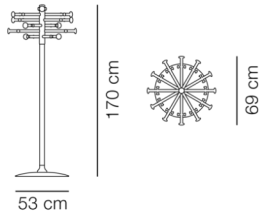

MODEL

5009 - ND09 Coat stand

MATERIALS

Coat rack in solid wood. Top, column and base are joined with steel rod.
Knock-down, delivered unassembled.

ESSENTIAL ASSORTMENT

WOOD

Oak oil

DIMENSIONS

Weight: 7.3 kg

PACKAGING INFORMATION

L: 71 / 104 / 55 cm, W: 71 / 12 / 55 cm, H: 43 / 12 / 5 cm,

Cbm: 0.25m³ (1 Pcs.)

9.8 kg

CARE & MAINTENANCE

Our Care & Maintenance offers guidance for best maintenance of our furniture. It includes advice and instructions on cleaning and caring for specific materials to ensure a long life of your furniture. Find your product on our product site and navigate to the Product Care menu: