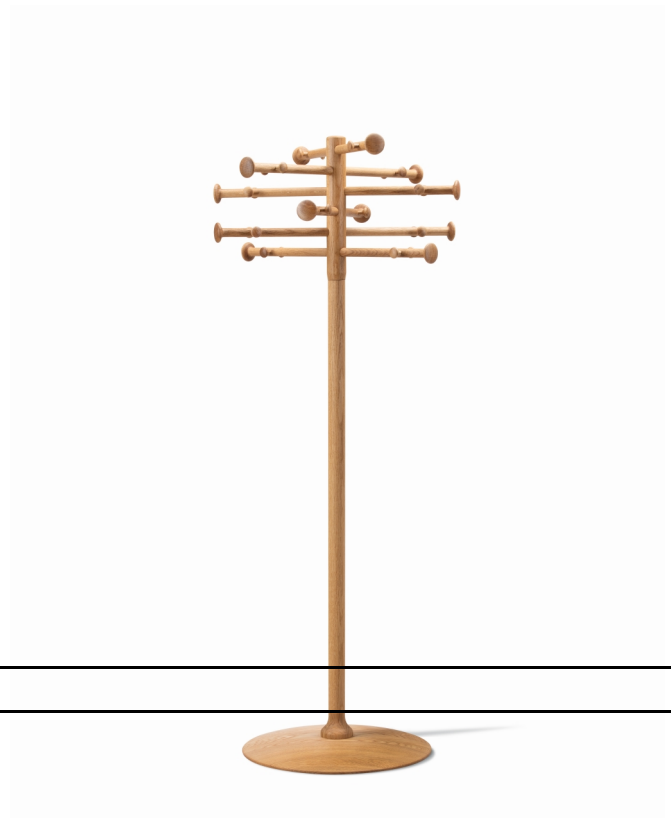

ND09 Coat stand

Designed By Nanna Ditzel, 1963

The ND09 Coat Stand, designed by Nanna Ditzel in 1963, is characterised by an elegant balance between function and form. Crafted from solid wood, its organic silhouette offers flexible hanging from multiple sides while serving as a sculptural presence within the interior.

MODEL

5009 - ND09 Coat stand

MATERIALS

Coat rack in solid wood. Top, column and base are joined with steel rod.
Knock-down, delivered unassembled.

ESSENTIAL ASSORTMENT

WOOD

Oak oil

DIMENSIONS