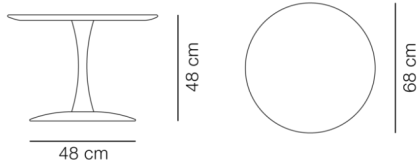

DIMENSIONS

Weight: 10.4 kg

PACKAGING INFORMATION

L: 70 / 46 / 55 cm, W: 70 / 10 / 55 cm, H: 4 / 10 / 5 cm,

Cbm: 0.04m³ (1 Pcs.)

12.5 kg

CARE & MAINTENANCE

Our Care & Maintenance offers guidance for best maintenance of our furniture. It includes advice and instructions on cleaning and caring for specific materials to ensure a long life of your furniture. Find your product on our product site and navigate to the Product Care menu:

[Link to Cleaning & Maintenance](#)

SUSTAINABILITY

Fredericia's furniture is intended to be passed on from generation to generation. The core values of good design are rooted in the sense of responsibility and use of natural materials, ethical methods of production and respect for the people using our furniture every day.

Transparency, sustainability, and circularity are essential, and with a growing number of certifications and ambitious initiatives, Fredericia takes pride in continuously improving its performance while facilitating sustainable customer choices. Download our Sustainability report, Fredericia for People & Planet, here:

[Fredericia for People & Planet](#)

WARRANTY

Fredericia Furniture A/S offers a 7-year guarantee against manufacturing defects in standard products (materials and construction). The warranty does not cover wear and damage to covers, surface treatment, inappropriate use and the like.

For further information regarding our guarantee, please visit [Fredericia.com](#).

DOWNLOADS

Download images, architect files at our partner portal on [www.fredericia.com](#)