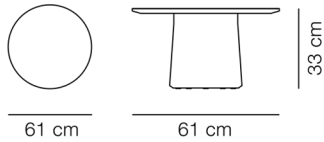

### ESSENTIAL ASSORTMENT

SURFACE	FRAME	SIZE
Black Marquina	Ash brown stained oil treated, FSC Mix 70%	Ø61 cm, height 33 cm
Tundra Grey	Ash oil treated, FSC Mix 70%	Ø61 cm, height 33 cm

## DIMENSIONS

Weight: 23 kg

## PACKAGING INFORMATION

L: 32/73 cm, W: 32/73,5 cm, H: 42/10,5 cm,

Cbm: 0,1m<sup>3</sup>

32,5 kg